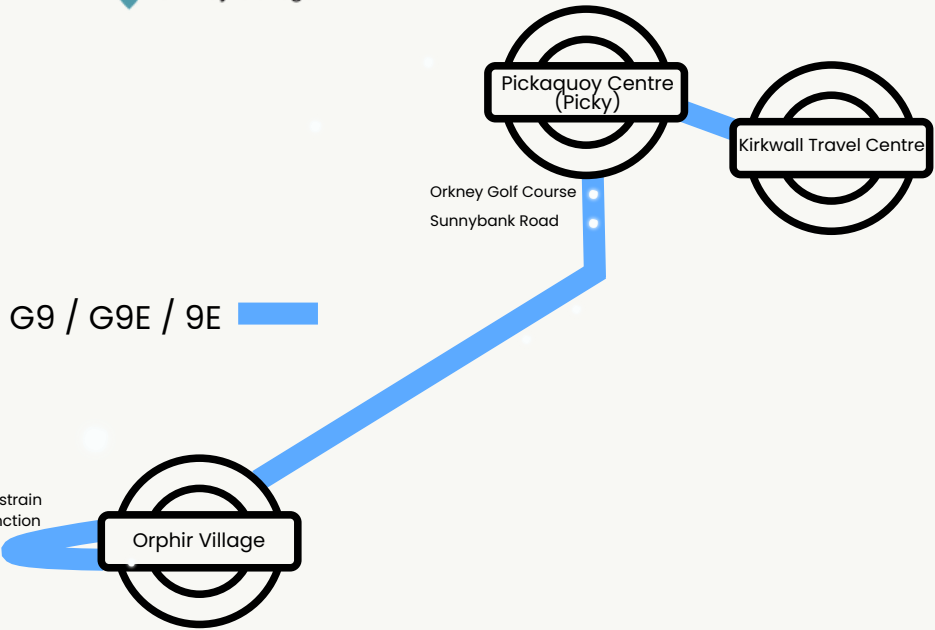

See accompanying timetables