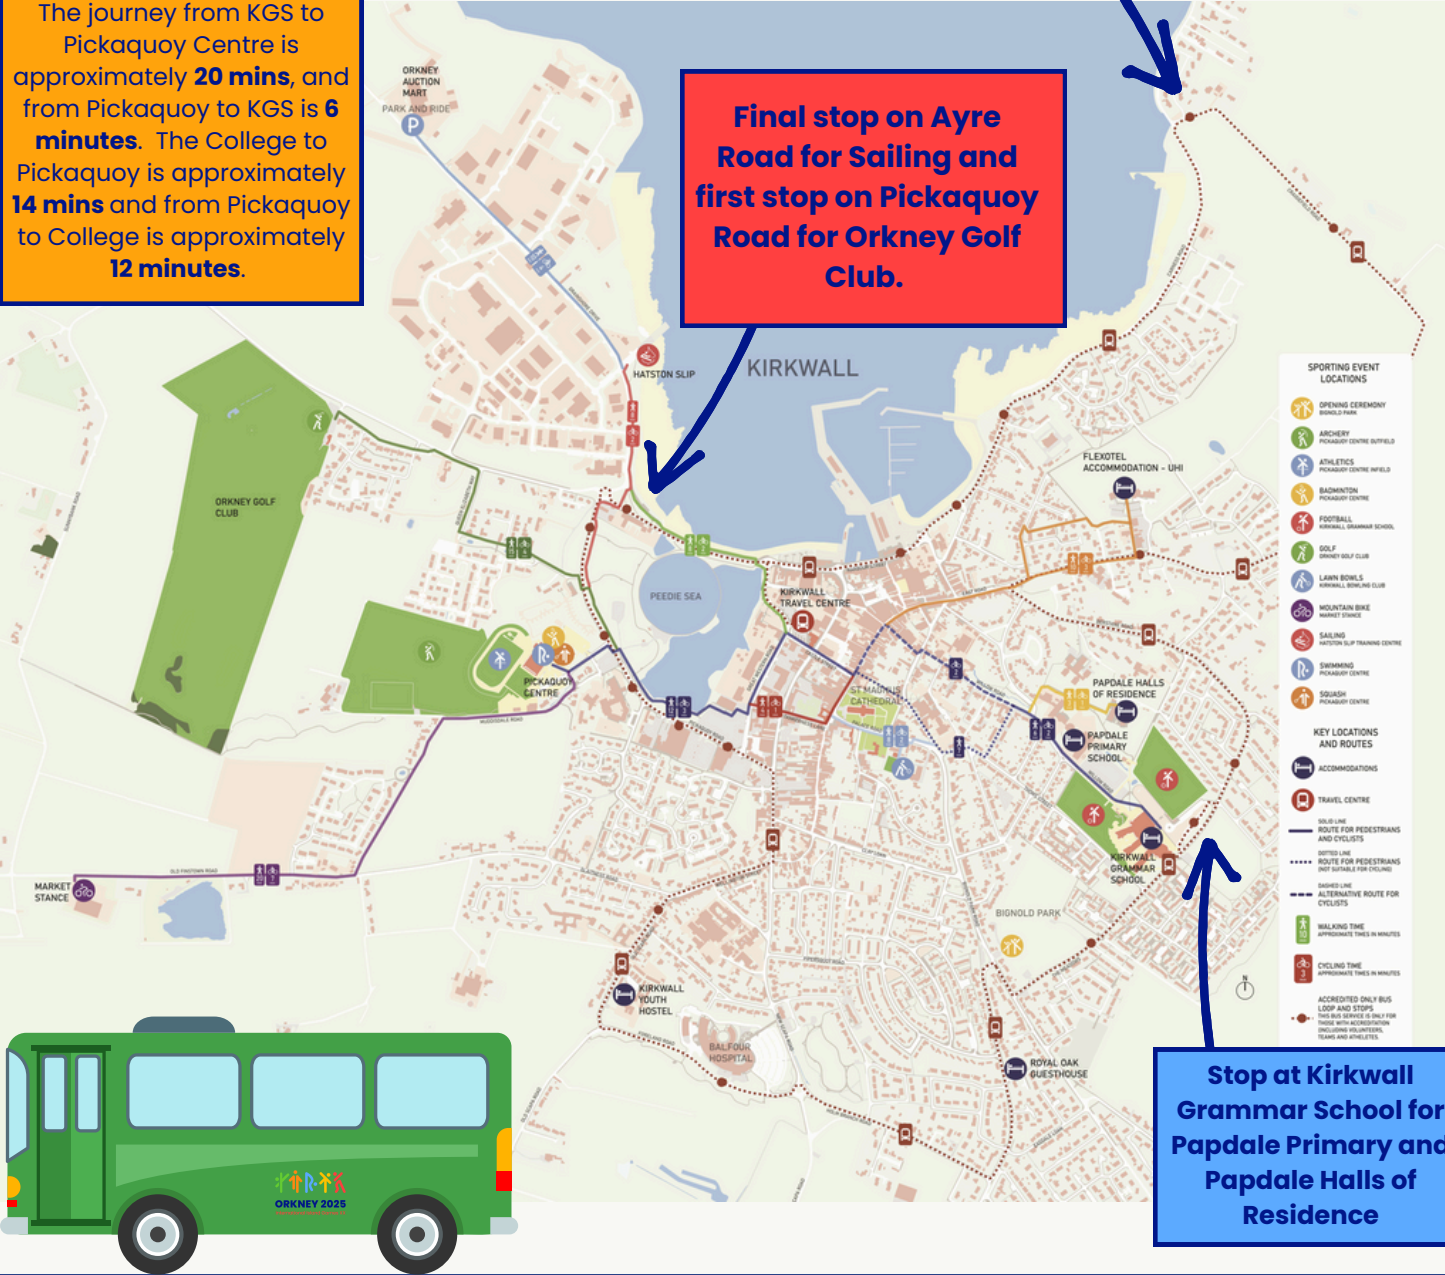

GAMES KIRKWALL LOOP BUS MAP

Kirkwall Loop service connects various accommodation with sporting venues across Kirkwall and Kirkwall Travel Centre for onward connections. Key timing points are shown in the following pages, it will also pass by other accommodation noted. Pick up and drop off is available at any point around the loop where it is safe to stop.

The service operates in an anti-clockwise direction, so wait on the inner side of the road for pick ups.

The service is free to use for those with accreditation, and is only available to those with accreditation.

The journey from KGS to Pickaquooy Centre is approximately **20 mins**, and from Pickaquooy to KGS is **6 minutes**. The College to Pickaquooy is approximately **14 mins** and from Pickaquooy to College is approximately **12 minutes**.

Final stop on Ayre Road for Sailing and first stop on Pickaquooy Road for Orkney Golf Club.

Stop at Kirkwall Grammar School for Papdale Primary and Papdale Halls of Residence