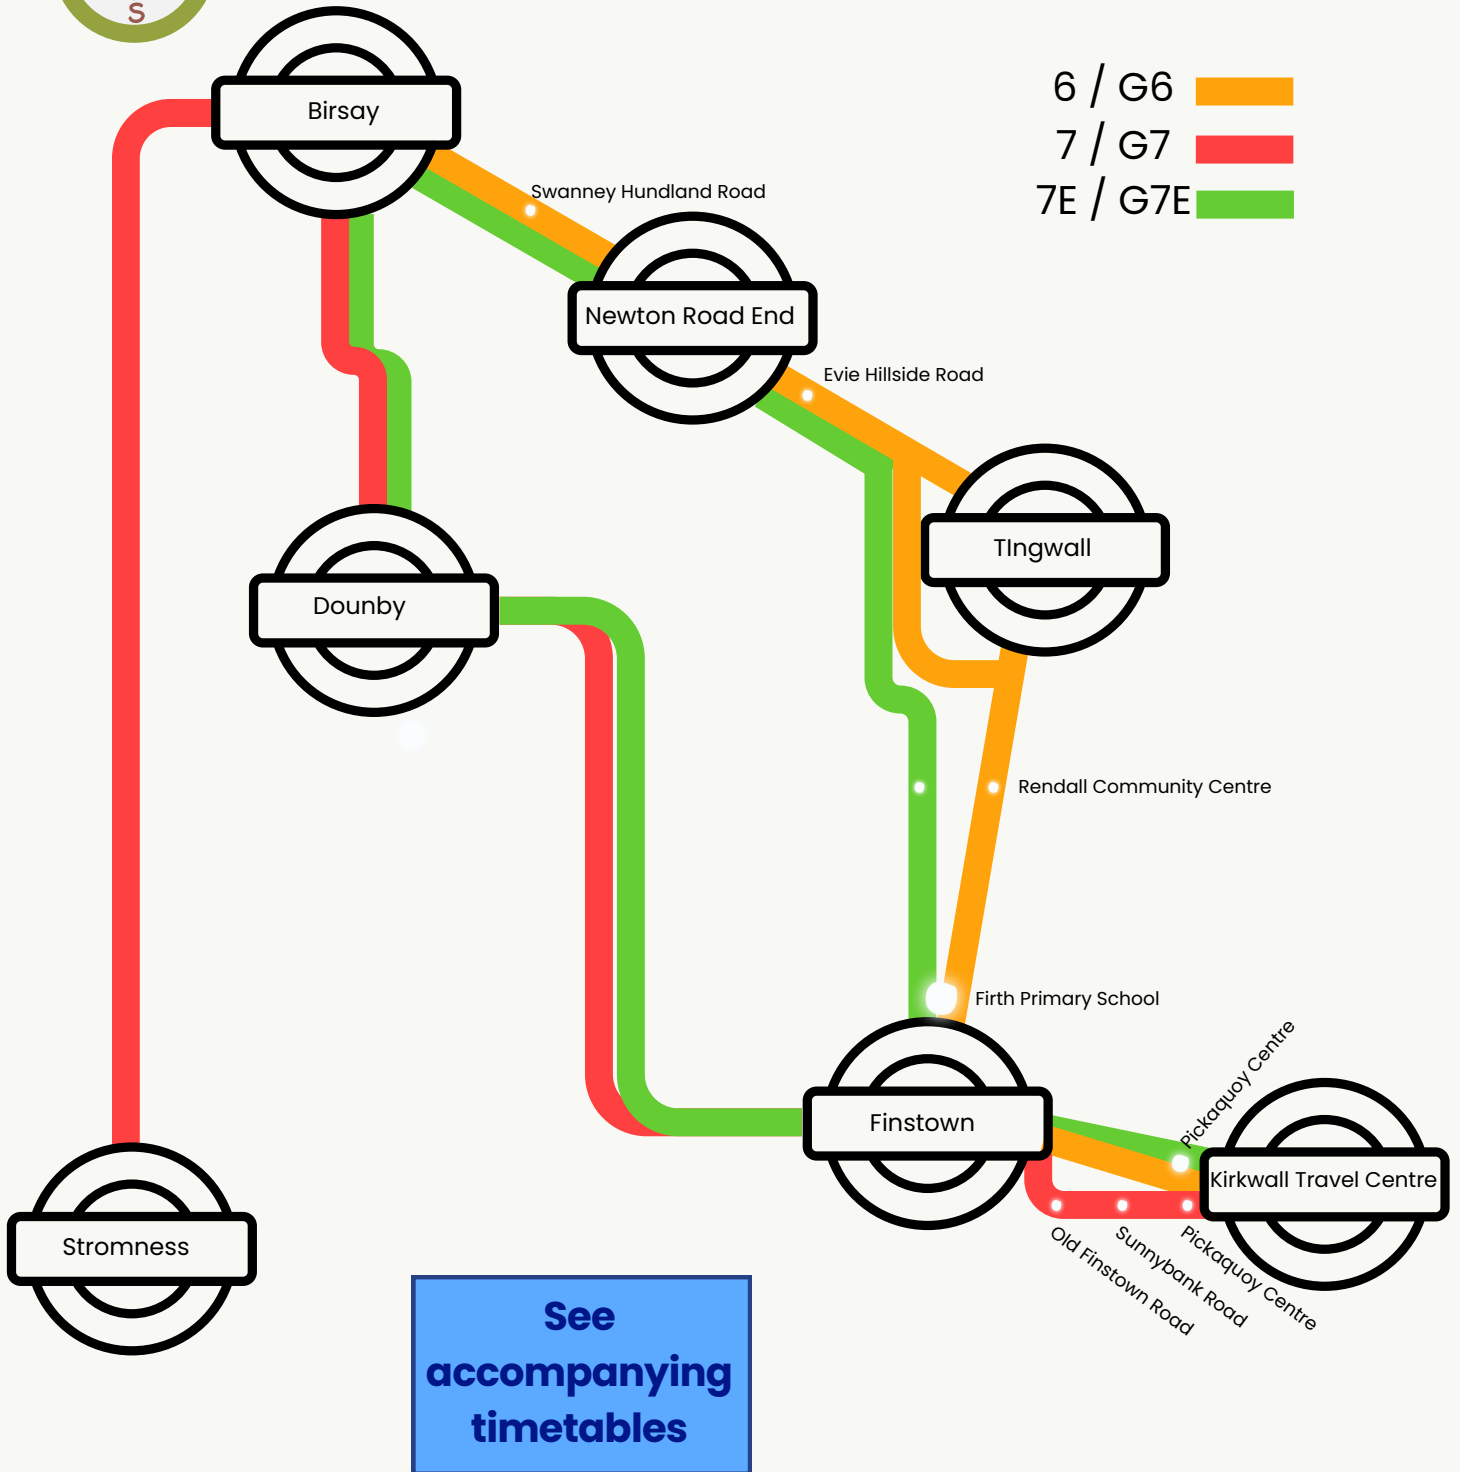

WEST MAINLAND 6 / G6 / 7 / 7E / G7E: KIRKWALL - RENDALL - EVIE - BIRSAY - TINGWALL - DOUNBY - KIRKWALL