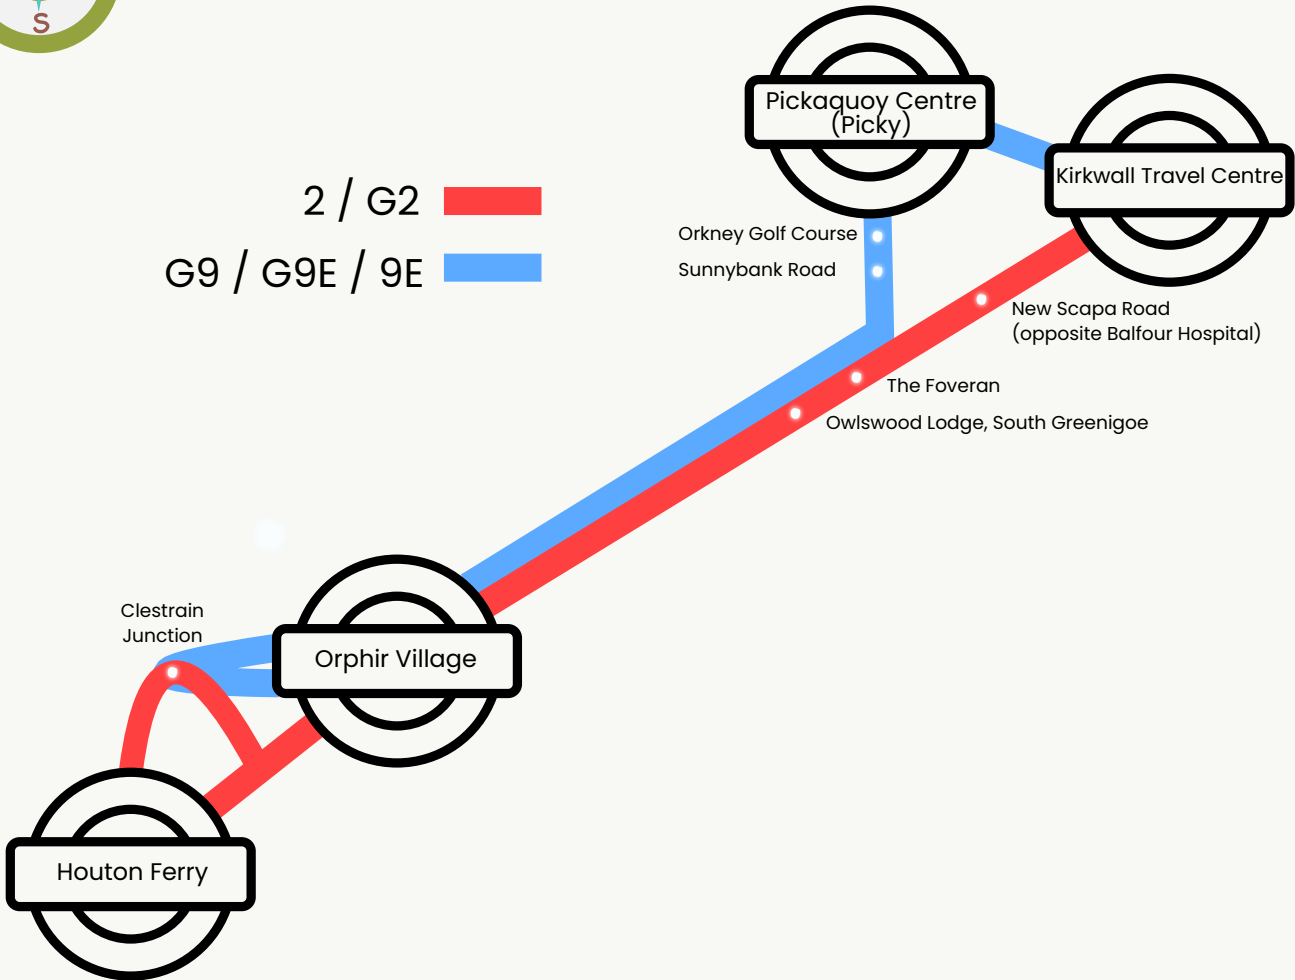

ORPHIR 2 / G2 / 9E / G9E: KIRKWALL - ORPHIR - HOUTON FERRY

See
accompanying
timetables

2 / G2 █
G9 / G9E / 9E █