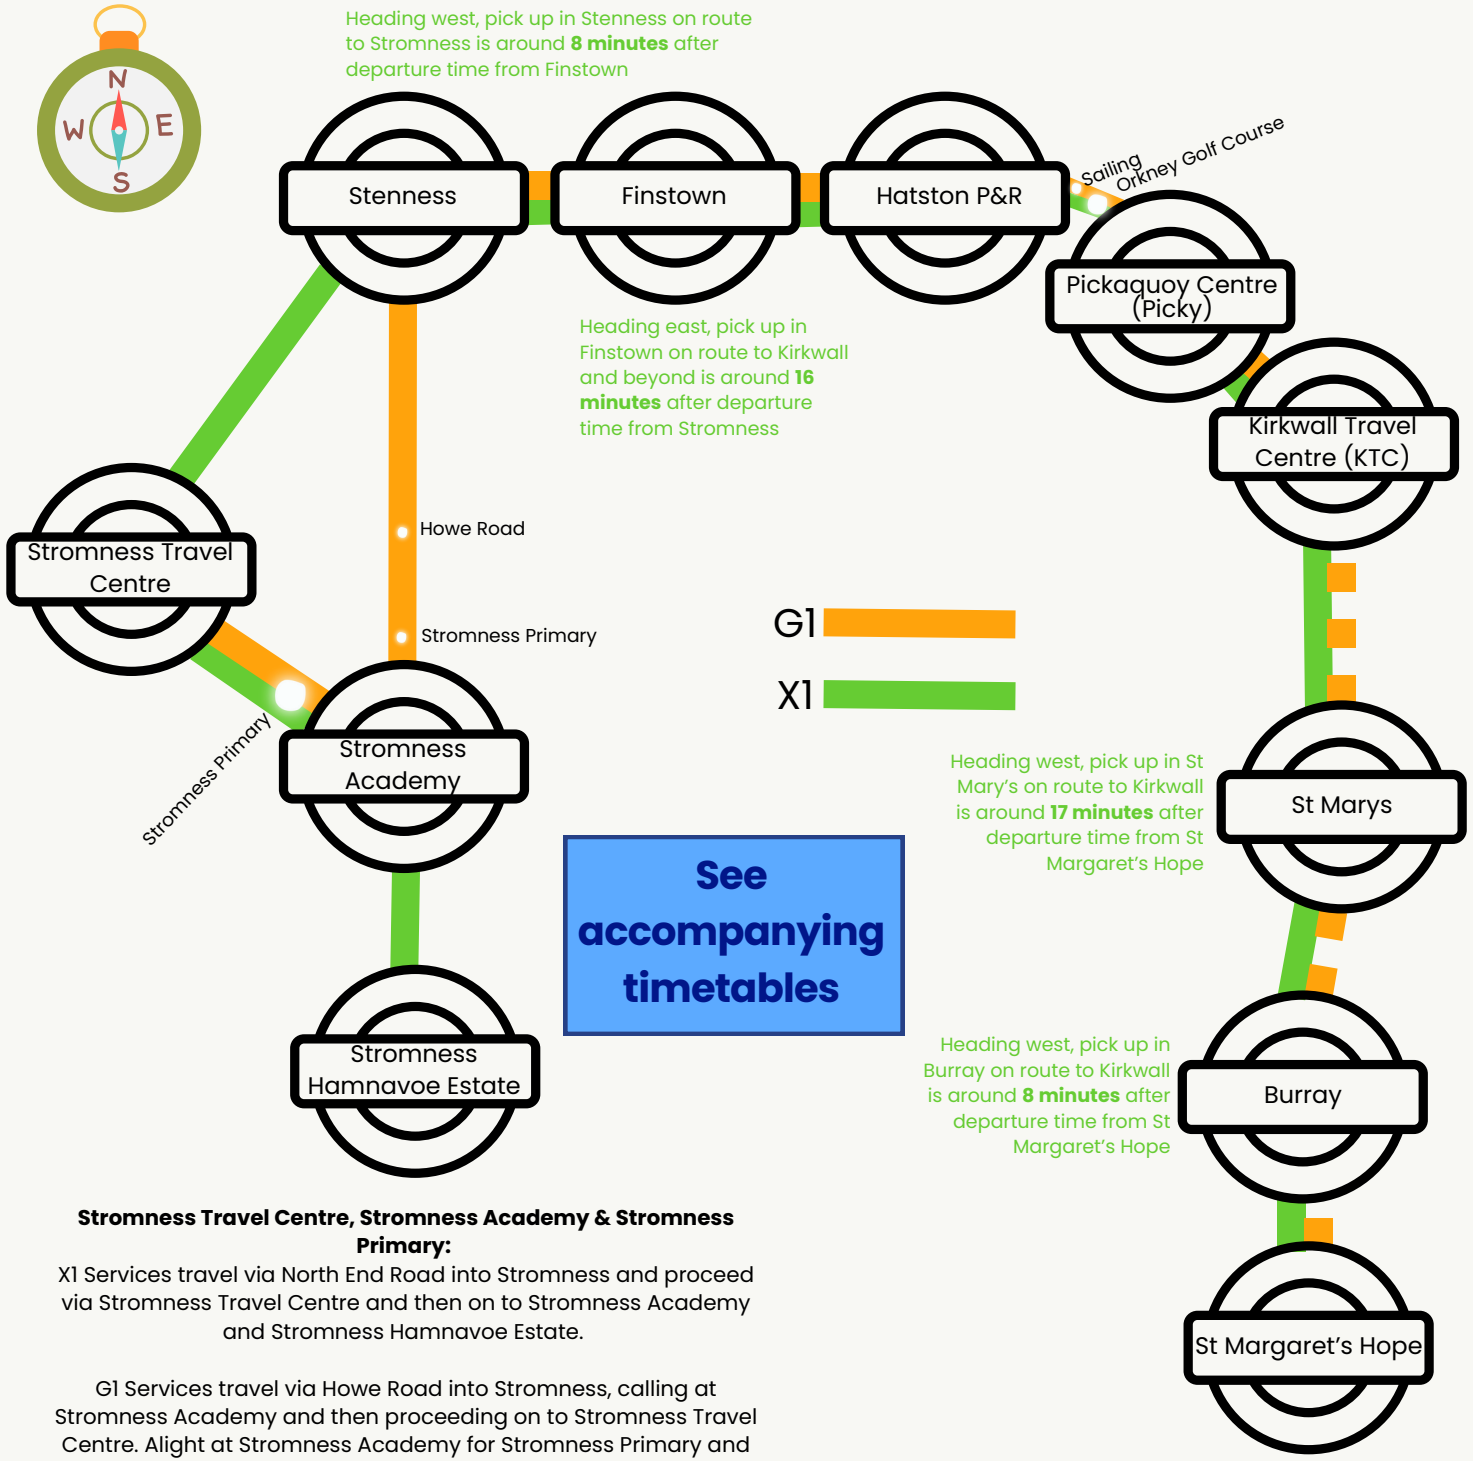

X1 / G1 ST MARGARET'S HOPE, BURRAY, ST MARY'S, KIRKWALL, FINSTOWN, STENNESS, STROMNESS MAP

Connecting accommodation & venues across St Margaret's Hope, Burray, St Mary's (Holm), Kirkwall, Finstown, Stenness & Stromness; for athletes & spectators to make the most of the Games via our frequent connecting bus services. Those with Games accreditation show your pass to travel for free, others travel at normal fares, & normal Scottish concessions apply for those who are older, disabled or under 22 on presentation of your national concessionary travel card.

Stromness Travel Centre, Stromness Academy & Stromness Primary:

X1 Services travel via North End Road into Stromness and proceed via Stromness Travel Centre and then on to Stromness Academy and Stromness Hamnavoe Estate.

G1 Services travel via Howe Road into Stromness, calling at Stromness Academy and then proceeding on to Stromness Travel Centre. Alight at Stromness Academy for Stromness Primary and proceed on foot via the footpath, or remain on the bus and alight on Cairston Road or Ferry Road on route to Stromness Travel Centre.