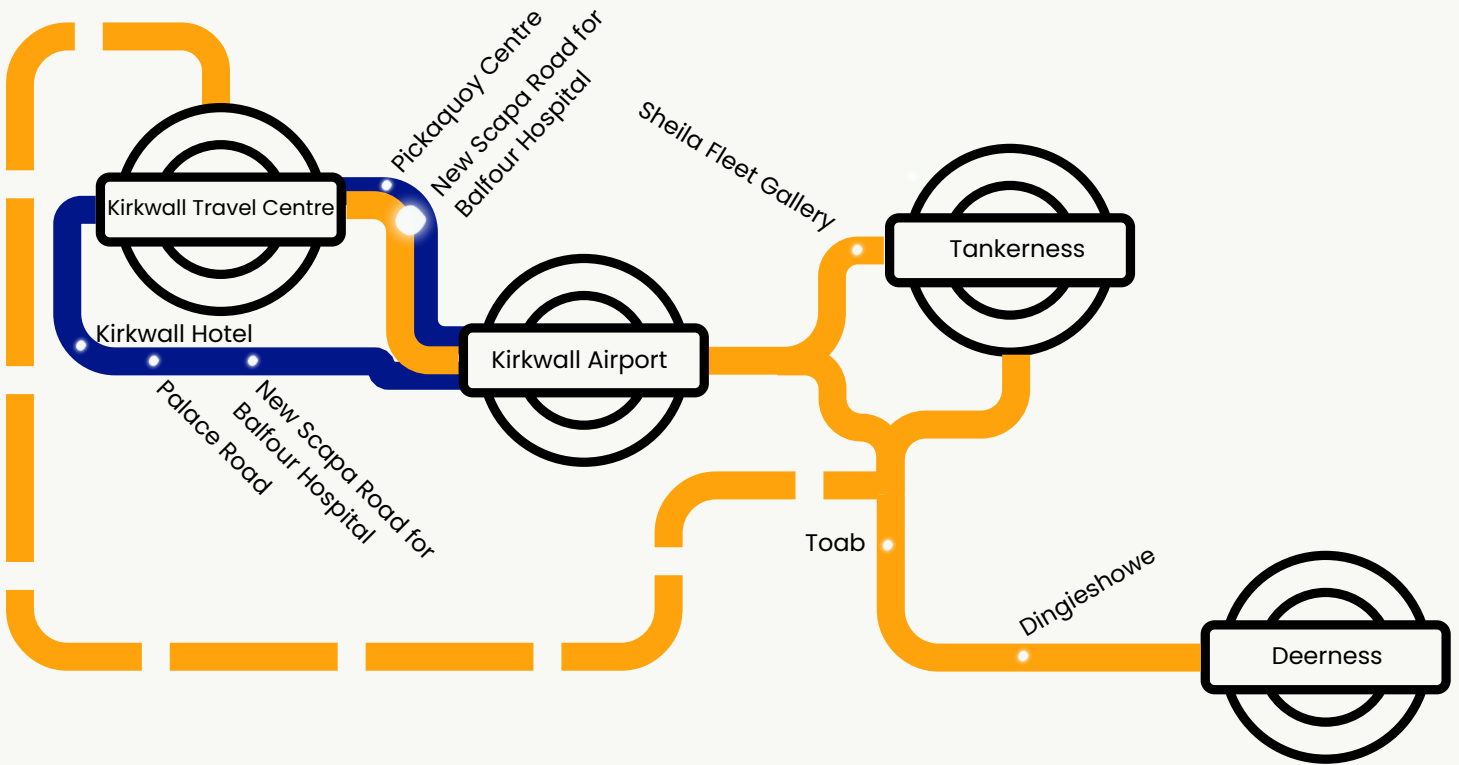

EAST MAINLAND 3 / G3 / 3E / 4: KIRKWALL - AIRPORT - TANKERNESS - TOAB - DEERNESS

- 4
- 3 / G3
- 3E / G3E

The evening bus service on Friday and Saturday returns to Kirkwall via the B9052 (Moss Road) in Holm, exiting the Wilderness Junction.

**See
accompanying
timetables**