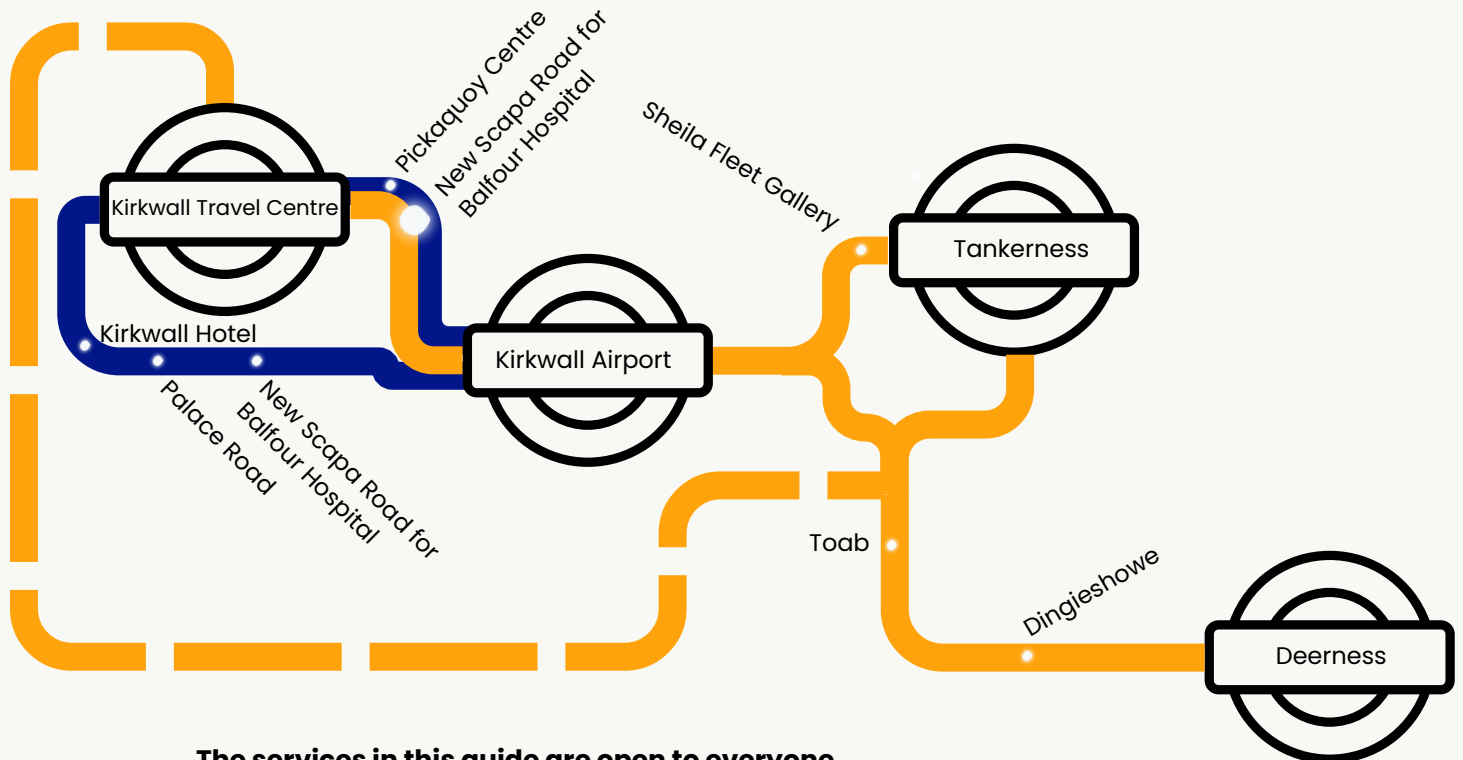

3 / G3 / 3E / 4 KIRKWALL - AIRPORT - TANKERNESS - TOAB - DEERNESS

- 4 
- 3 / G3 
- 3E / G3E  The evening bus service on Friday and Saturday returns to Kirkwall via the B9052 (Moss Road) in Holm, exiting the Wilderness Junction.

The services in this guide are open to everyone.

If you have Island Games accreditation, you can travel for free – just show your pass when boarding.

If you're not accredited, standard fares apply. You can check current fares on the Stagecoach Bus App. Payment can be made on board by cash, card, Apple Pay, and other contactless methods.

FRIDAY 18TH JULY

Note: services marked orange terminate and/or commence at Balfour Hospital.

Service No.	4	4	4	4	4	4	4	4	4	4	
Kirkwall Travel Centre	06:15	06:45	15 and 45 mins past hour until		10:15	x	x	x	18:45	19:30	
Kirkwall Palace Road	06:18	06:48	18 and 48 mins past hour until		10:18	x	x	x	18:48	19:33	
New Scapa R Opp Hospital	06:21	06:51	21 and 51 mins past hour until		10:21	20:51	21 and 51 mins past hour until		18:21	18:51	19:36
Kirkwall Airport arr.	06:28	06:58	28 and 58 mins past hour until		10:28	10:58	28 and 58 mins past hour until		18:28	18:58	19:43
Kirkwall Airport dep.	06:30	07:00	30 and 00 mins past hour until		10:30	11:00	30 and 00 mins past hour until		18:30	19:00	19:45
New Scapa Rd at hospital	06:36	07:06	06 and 36 mins past hour until		10:36	11:06	06 and 36 mins past hour until		18:36	19:06	19:51
Pickaquooy Centre	06:37	07:07	07 and 37 mins past hour until		x	x	x		18:37	19:07	19:52
Kirkwall Travel Centre	06:40	07:10	10 and 40 mins past hour until		x	x	x		18:40	19:10	19:55