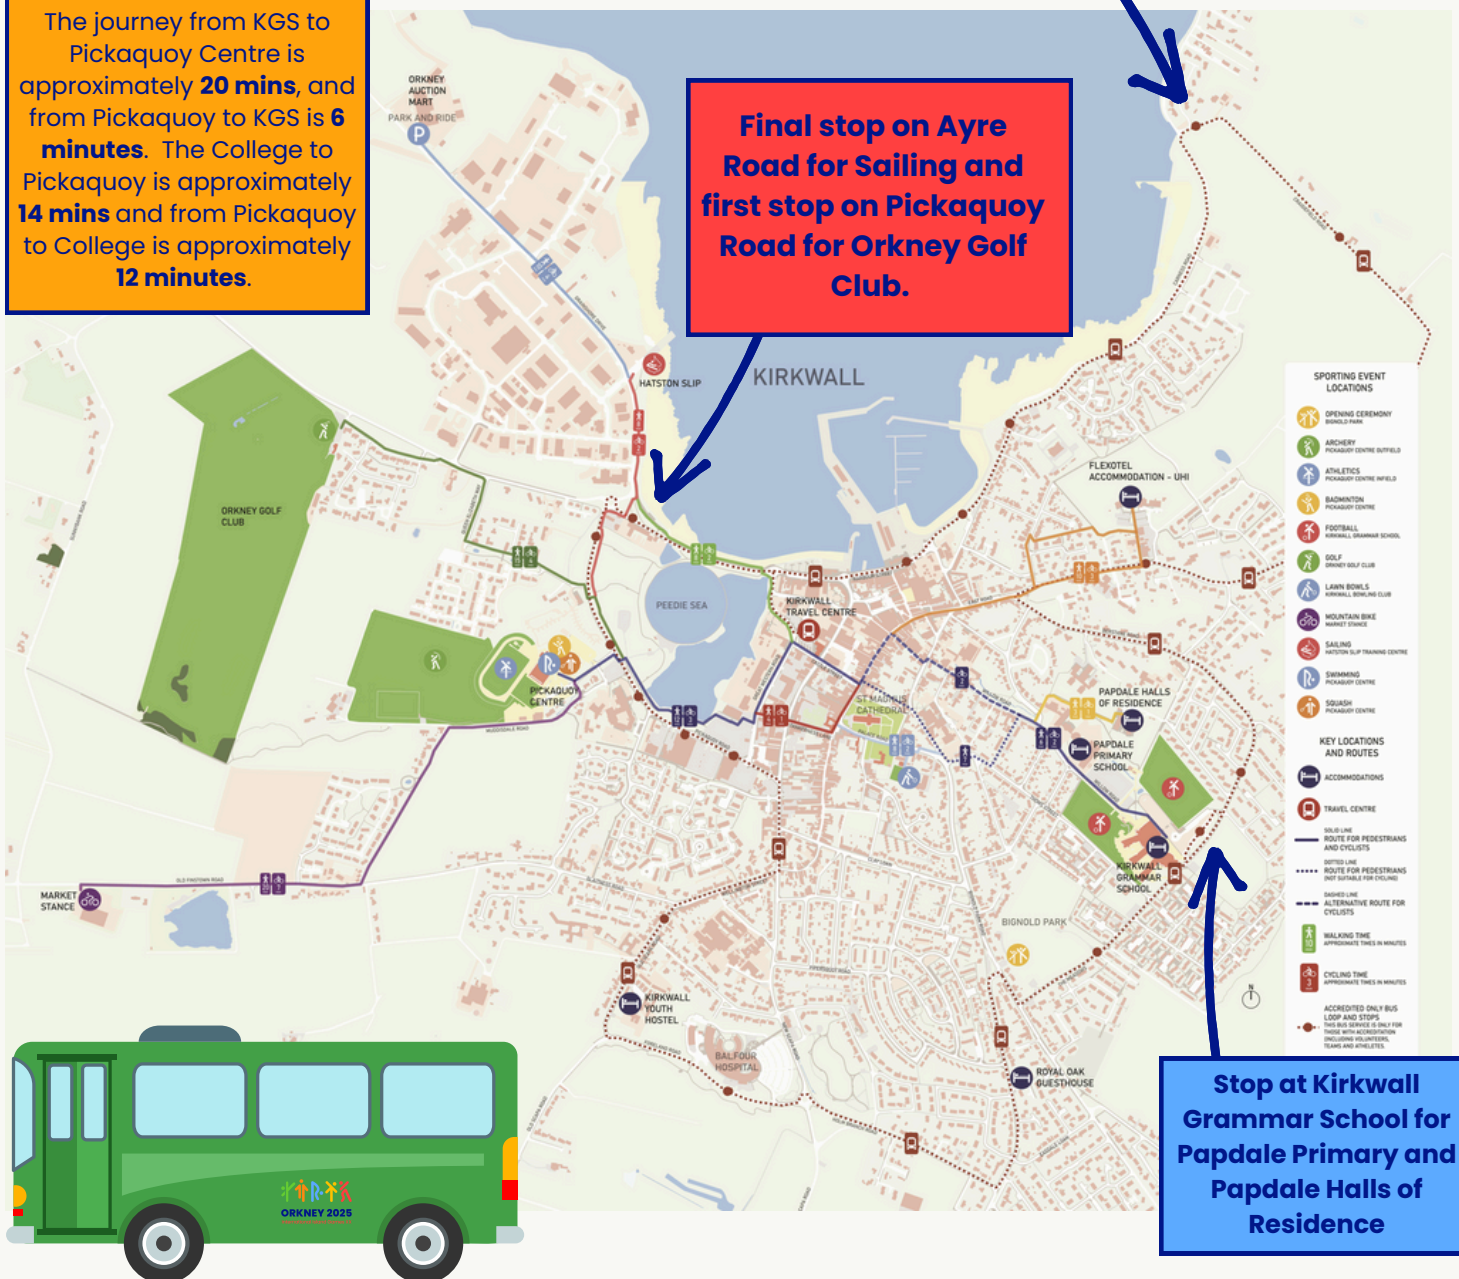

GAMES KIRKWALL LOOP BUS MAP

Kirkwall Loop service connects various accommodation with sporting venues across Kirkwall and Kirkwall Travel Centre for onward connections. Key timing points are shown in the following pages, it will also pass by other accommodation noted. Pick up and drop off is available at any point around the loop where it is safe to stop.

The service operates in an anti-clockwise direction, so wait on the inner side of the road for pick ups.

The service is free to use for those with accreditation, and is only available to those with accreditation.

The journey from KGS to Pickaquooy Centre is approximately **20 mins**, and from Pickaquooy to KGS is **6 minutes**. The College to Pickaquooy is approximately **14 mins** and from Pickaquooy to College is approximately **12 minutes**.

Final stop on Ayre Road for Sailing and first stop on Pickaquooy Road for Orkney Golf Club.

Stop at Kirkwall Grammar School for Papdale Primary and Papdale Halls of Residence