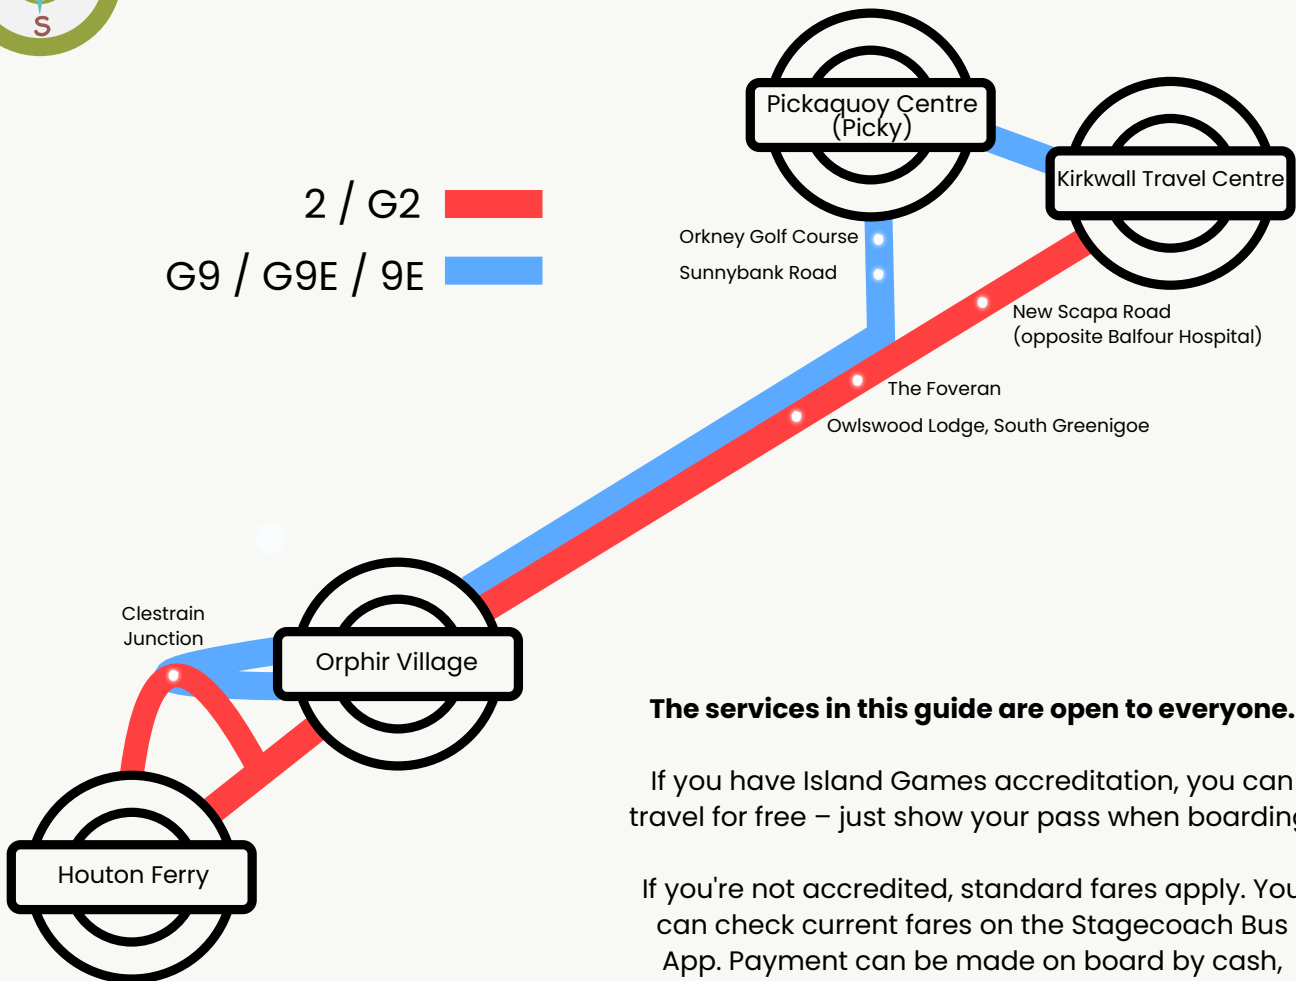

2 / G2 / 9E / G9E KIRKWALL - ORPHIR - HOUTON FERRY

2 / G2 
G9 / G9E / 9E 

The services in this guide are open to everyone.

If you have Island Games accreditation, you can travel for free – just show your pass when boarding.

If you're not accredited, standard fares apply. You can check current fares on the Stagecoach Bus App. Payment can be made on board by cash, card, Apple Pay, and other contactless methods.

Scottish National Concessionary Travel Cards, including Young Scot cards, are also accepted for free travel – just bring your valid card with you.

SUNDAY 13TH JULY

	2	2	2	2	2		G9E	G9E	G9E	G9E	G9E	G9E	G9E	
Kirkwall Travel Centre	09:00	10:25	16:10	16:40	18:25		Kirkwall TC Stand 9	08:05	12:05	14:05	18:05	20:05	21:05	22:05
New Scapa Road Opposite Balfour Hospital	09:03	10:28	16:13	16:43	18:28		Pickaquoy Centre	08:08	12:08	14:08	18:08	20:08	21:08	22:08
Orphir Community School	09:15	10:40	16:25	16:55	18:40		Kirkwall Hatston Park	08:11	12:11	14:11	18:11	20:11	21:11	22:11
Houton Ferry Terminal arrive	09:20	10:45	16:30	17:00	18:45		Kirkwall Soulisquoy PI	08:15	12:15	14:15	18:15	20:15	21:15	22:15
Houton Ferry Terminal depart	09:30	11:00	16:45	17:15	19:00		Scapa Road End	08:17	12:17	14:17	18:17	20:17	21:17	22:17
Orphir Community School	09:35	11:05	16:50	17:20	19:05		Orphir Community School	08:27	12:27	14:27	18:27	20:27	21:27	22:27
New Scapa Road at Balfour Hospital	09:47	11:17	17:02	17:32	19:17		Clestrain Junction	08:34	12:34	14:34	18:34	20:34	21:34	22:34
Kirkwall Travel Centre	09:50	11:20	17:05	17:35	19:20		Orphir Community School	08:41	12:41	14:41	18:41	20:41	21:41	22:41
							New Scapa Rd at hospital	08:53	12:53	14:53	18:53	20:53	21:53	22:53
							Kirkwall TC Stand 9	08:56	12:56	14:56	18:56	20:56	21:56	22:56

***Note: On Friday 18th July the services marked orange commence from and terminate at Balfour Hospital due to road closures.**