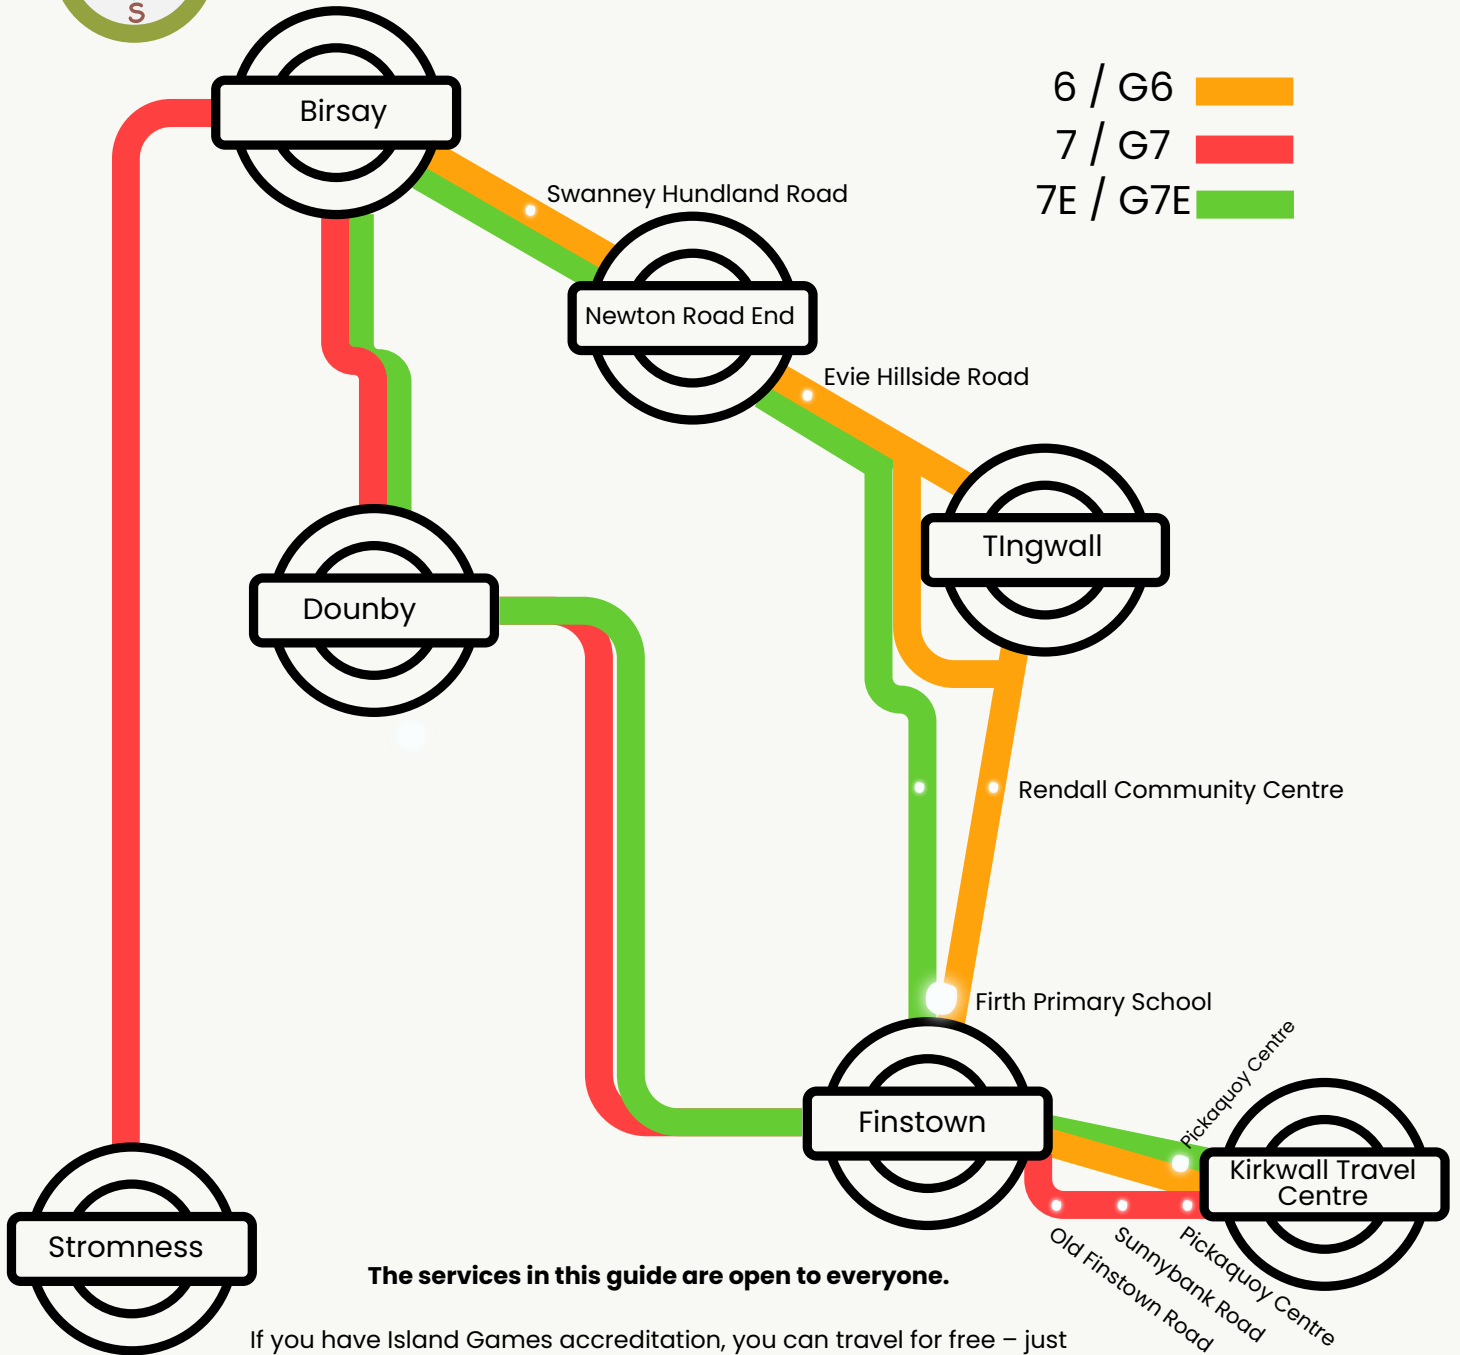

# WEST MAINLAND: 6 / G6 / 7 / 7E / G7E KIRKWALL - RENDALL - EVIE - BIRSAY - TINGWALL - DOUNBY - KIRKWALL

**The services in this guide are open to everyone.**

If you have Island Games accreditation, you can travel for free – just show your pass when boarding.

If you're not accredited, standard fares apply. You can check current fares on the Stagecoach Bus App. Payment can be made on board by cash, card, Apple Pay, and other contactless methods. Scottish National Concessionary Travel Cards, including Young Scot cards, are also accepted for free travel – just bring your valid card with you.