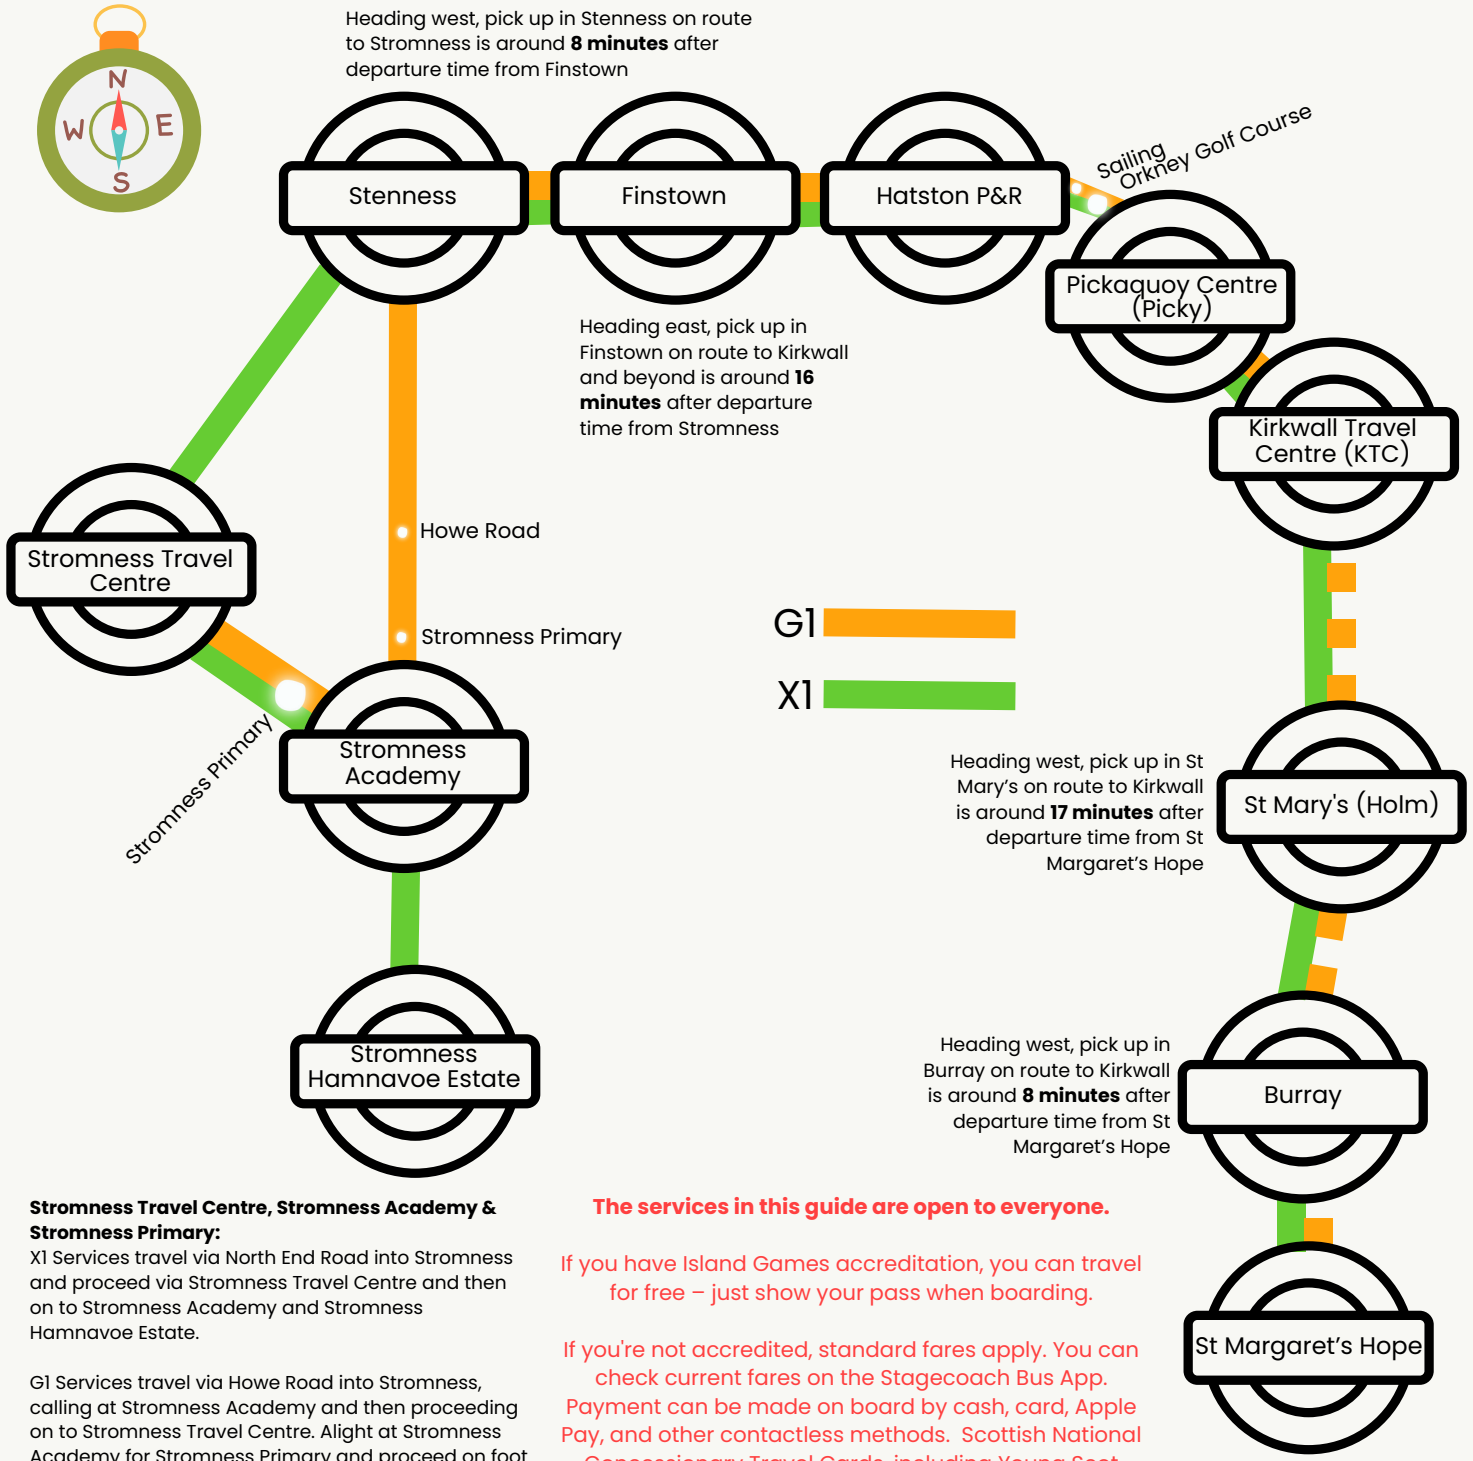

X1/G1 ST MARGARET'S HOPE, BURRAY, ST MARY'S, KIRKWALL, FINSTOWN, STENNESS, STROMNESS MAP

Connecting accommodation & venues across St Margaret's Hope, Burray, St Mary's (Holm), Kirkwall, Finstown, Stenness & Stromness; for athletes & spectators to make the most of the Games via our frequent connecting bus services. Those with Games accreditation show your pass to travel for free, others travel at normal fares, & normal Scottish concessions apply for those who are older, disabled or under 22 on presentation of your national concessionary travel card.

Stromness Travel Centre, Stromness Academy & Stromness Primary:
X1 Services travel via North End Road into Stromness and proceed via Stromness Travel Centre and then on to Stromness Academy and Stromness Hamnavoe Estate.

G1 Services travel via Howe Road into Stromness, calling at Stromness Academy and then proceeding on to Stromness Travel Centre. Alight at Stromness Academy for Stromness Primary and proceed on foot via the footpath, or remain on the bus and alight on Cairston Road or Ferry Road on route to Stromness Travel Centre.